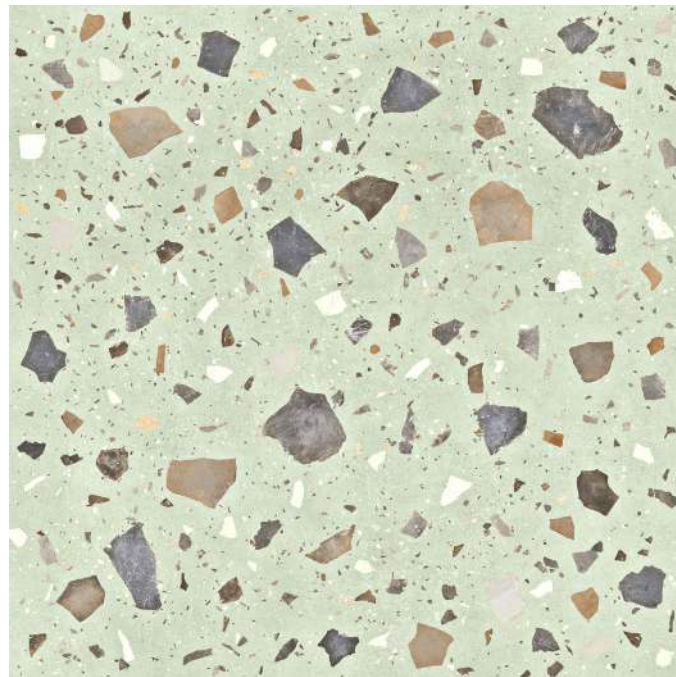

PEBBLE

Porcelain   Rectified   Monocaliber   Double Firing
Porcelánico   Rectificado   Monocalibre   Bicocción

Pebble Green Natural
99,55 x 99,55 cm - 39,19" x 39,19"

V2
G-3284

G-3558