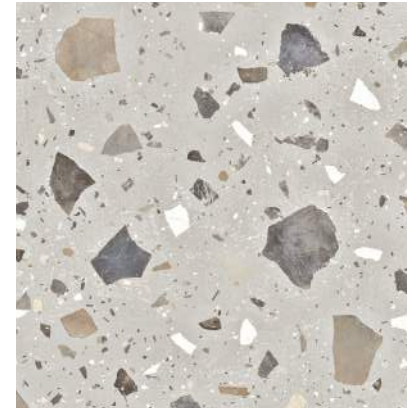

Pebble Grey Natural
59,55 x 59,55 cm - 23,45" x 23,45"

G-3180